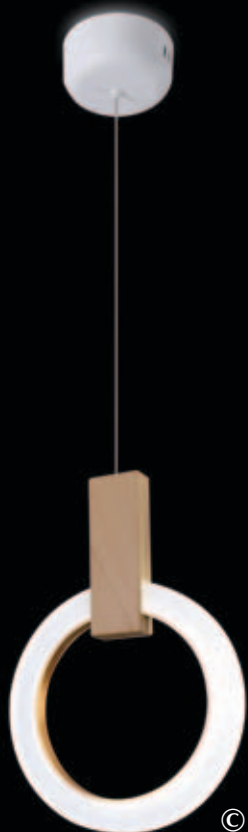

The "Acrylic" Collection
Achieve an exceptionally good look with
this design at a low price point.

41091W22
ACRYLIC (pictured),
LED x 8w, TL 520, DL 453, 3000k, Dimmable
↔8"(20cm) x ↓11"(28cm), ↓adj. to 60"(153cm)
Finish: White/Wood (W).

**A very sophisticated look at a
remarkably low price!**

41097W22
ACRYLIC (pictured),
LED x 56w, TL 2576, DL 2041, 3000k, Dimmable
↔26"(66cm) x ↓60"(152cm), ↓adj. to 72"(183cm)
Finish: White/Wood (W).

IMPACT™ is a division of
james r. moder®
CRYSTAL CHANDELIER INC.

IMPACT™

CRYSTAL CHANDELIERS

41095W22

41093W22
 ACRYLIC (pictured),
 LED x 24w, TL 1440, DL 1063, 3000k, Dimmable
 ↔18"(46cm) x ↓50"(127cm), †adj. to 60"(153cm)
 Finish: White/Wood (W).

LED Legend

TL = Total Lumens

DL = Delivered Lumens

41095W22
 ACRYLIC (pictured),
 LED x 24w, TL 1440, DL 1063, 3000k, Dimmable
 ↔30"(76cm) x ↓36"(91cm), †adj. to 60"(153cm)
 Finish: White/Wood (W).

The "Acrylic" Collection

Amazing Low Pricing on the entire Acrylic Family!